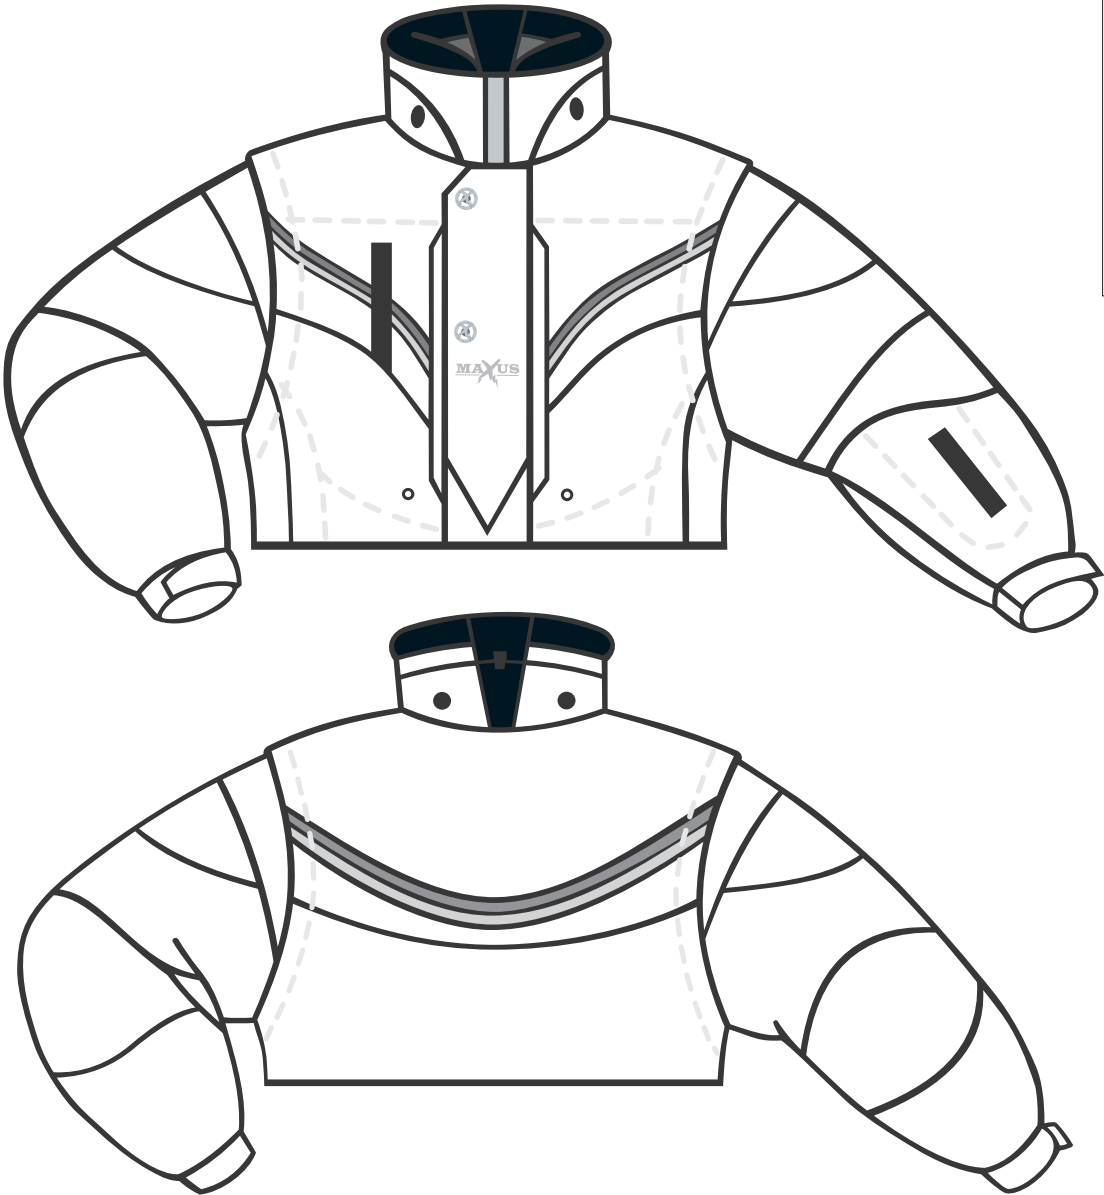

Maxus jacket M27/M77

Embroidery colors

.....
.....
.....
.....
.....

Drawing embroidery or patch

Instructions :

.....
.....
.....
.....
.....

Total no. of patches :

Total no. of embroideries :