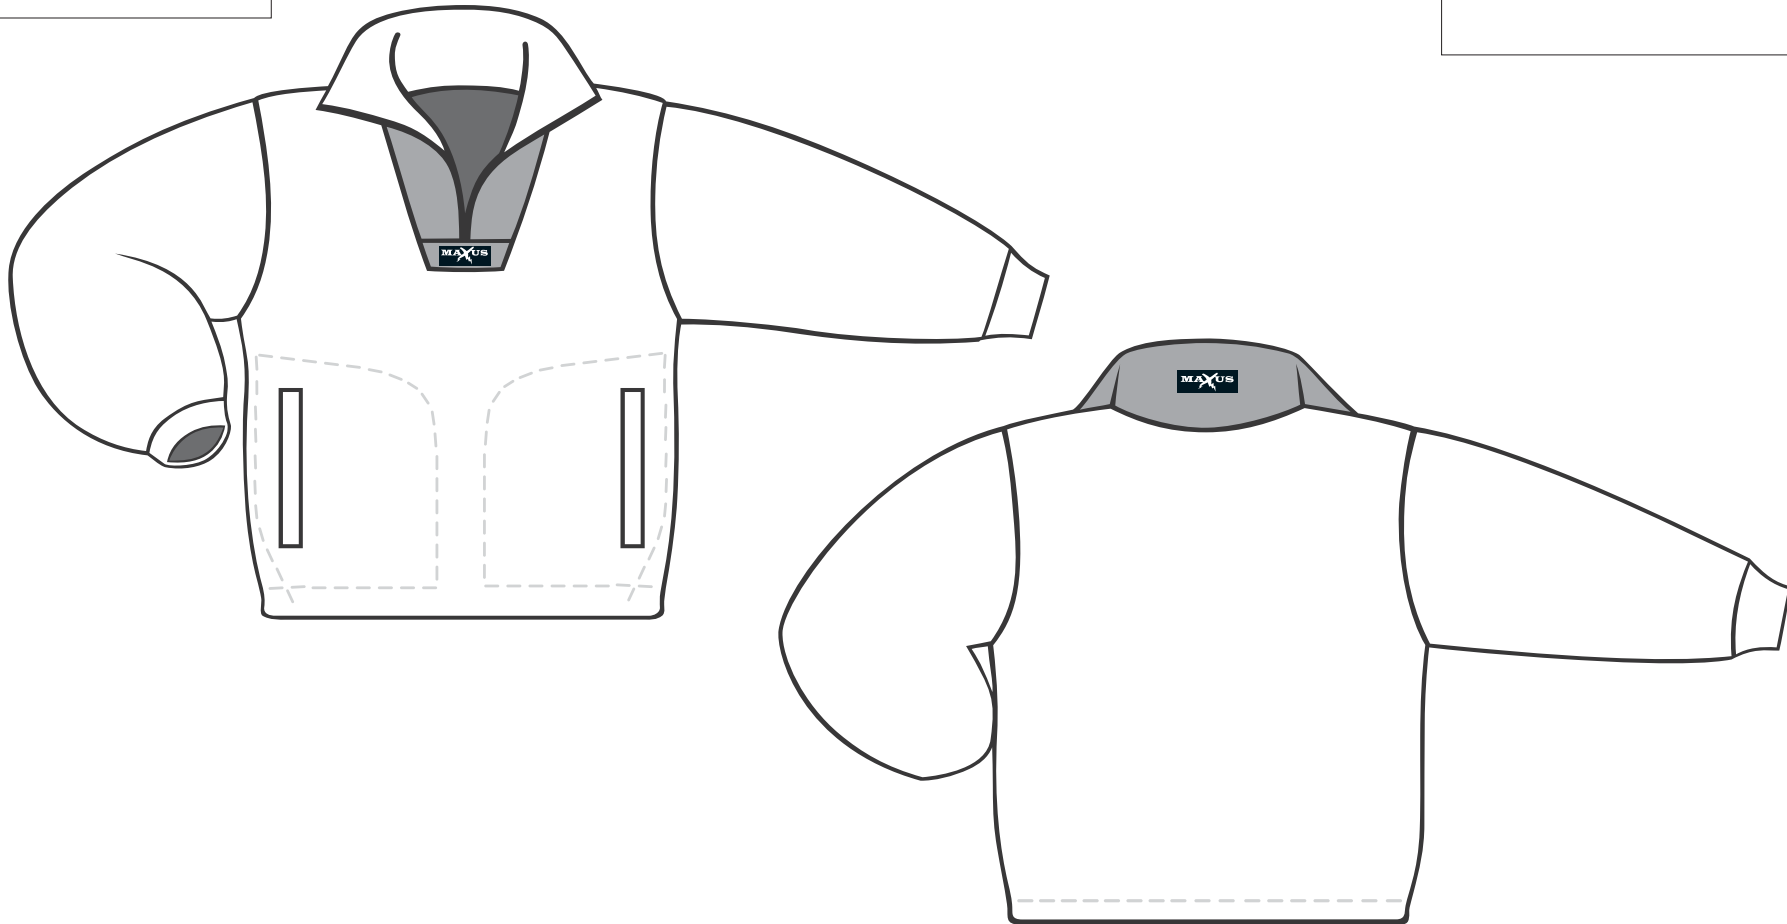

Maxus fleece Mf32

Embroidery colors

.....
.....
.....
.....
.....

Drawing embroidery or patch

Instructions :

.....
.....
.....
.....
.....

Total no. of patches :

Total no. of embroideries :